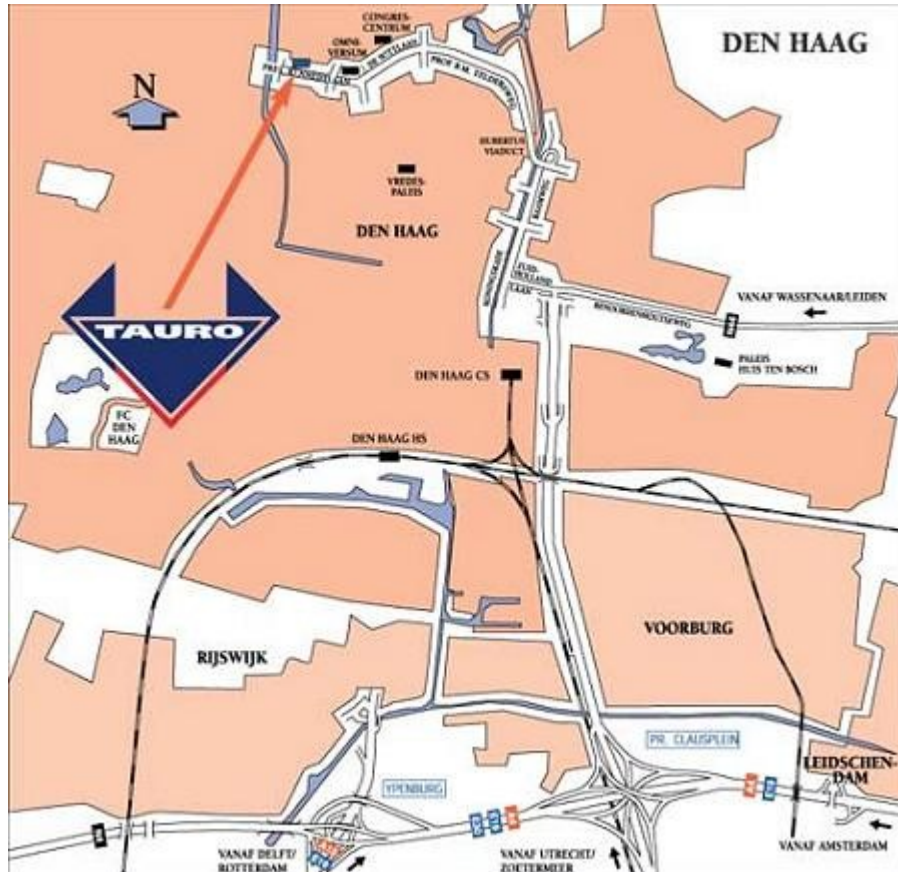

Abroad Experience International Recruitment

Tauro Office Centre The Hague

President Kennedylaan 19

2517 JK The Hague

Phone: +31 (0)70 388 7444 / FAX: +31 (0)70 3455 199

From Utrecht/Zoetermeer:

At the Prins Clausplein interchange, take the exit for The Hague (Den Haag). At the end of the motorway (=Utrechtsebaan) turn left onto Zuid-Hollandlaan >> turn right onto Koningskade, which becomes Raamweg, then underneath the Hubertus Viaduct, then an immediate rights up onto the Hubertus Viaduct. This becomes Prof. B.M. Teldersweg, then Johan de Wittlaan (with the Congrescentrum) and then after the Omniversum it becomes President Kennedylaan. Tauro Office Centre The Hague is on the right.

From Amsterdam:

same as from Utrecht/Zoetermeer

From Delft/Rotterdam:

same as from Utrecht/Zoetermeer From Wassenaar/Leiden: The main road (N44) and Benoordenhoutseweg become Zuid-Hollandlaan. Then follow the instructions from >> above

By public transport:

Tram number 17 (Central Station/Hollands Spoor) or number 11 (Hollands Spoor)

Local bus services 4, 14 or 65